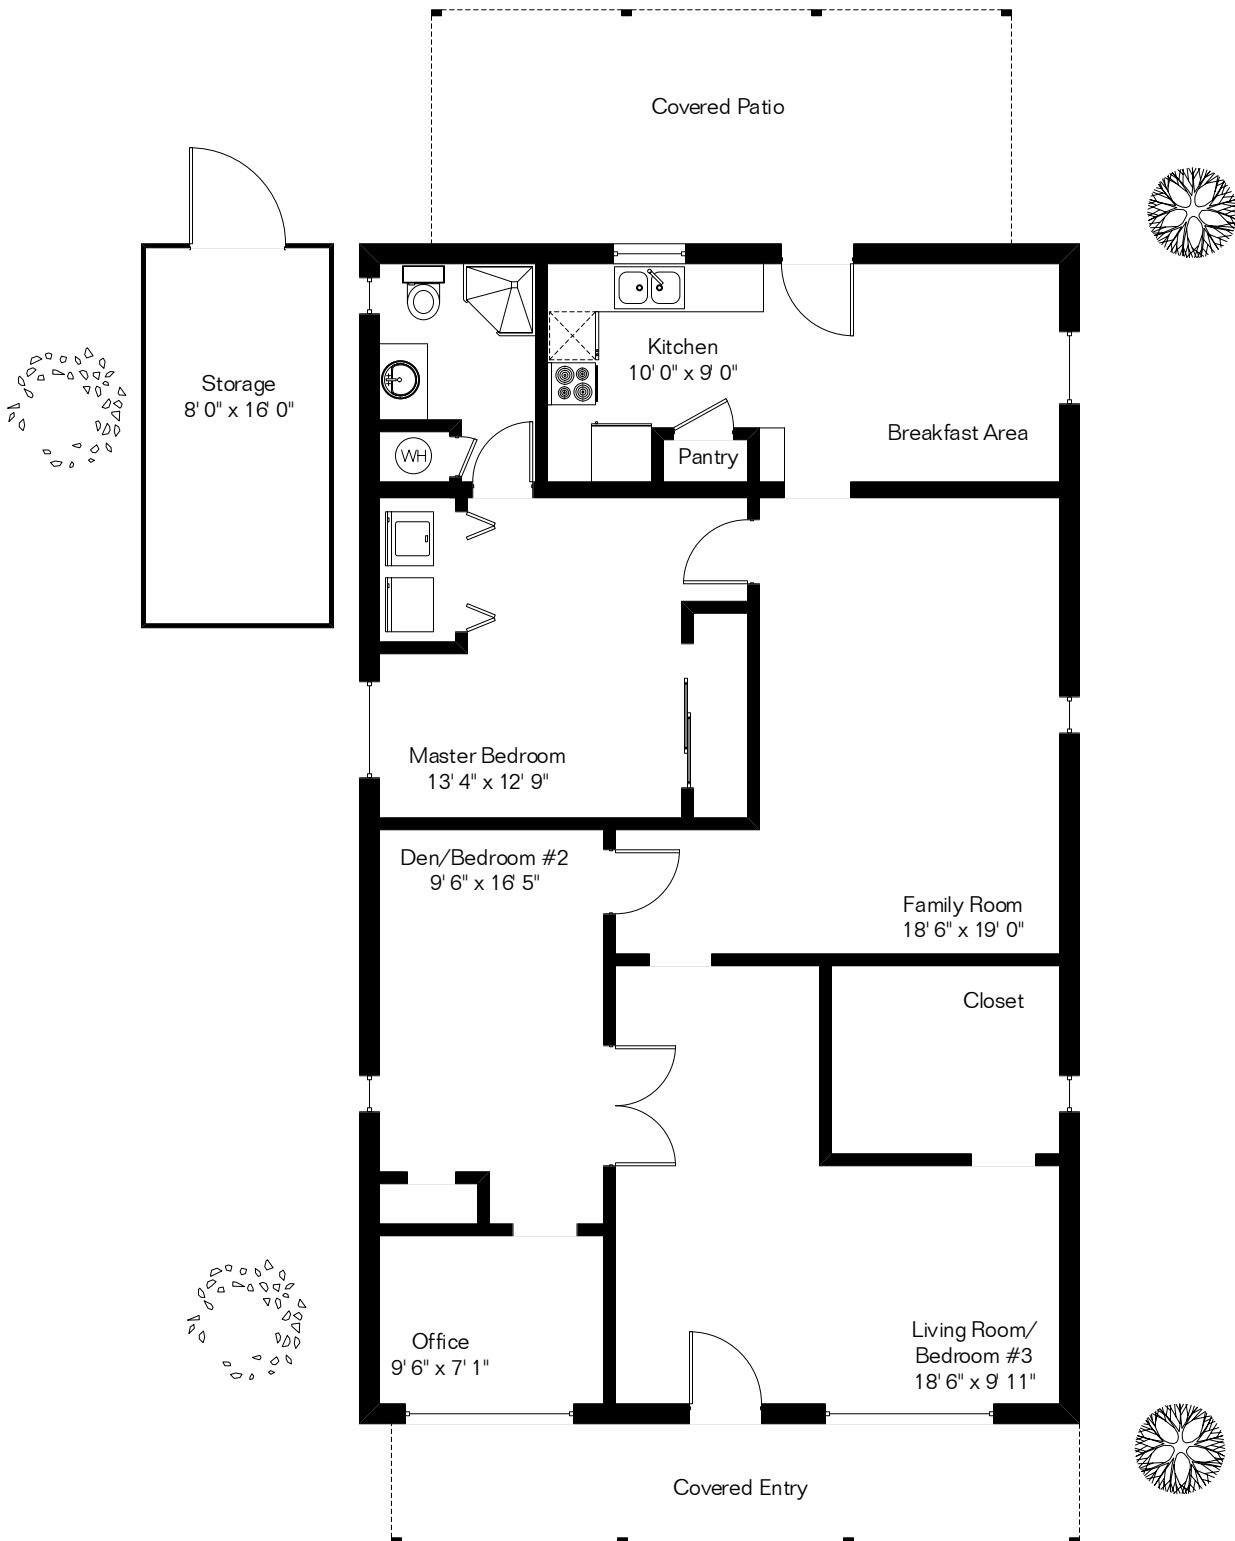

2800 N Park Ave

The square footages and room size information are deemed to be reliable but are not guaranteed and should be independently verified.

Site Visit July 2018

Copyright 2018 Floor Plans First! LLC
All Rights Reserved.

Living Area 1,475 Sq Ft
Storage 128 Sq Ft

www.FloorPlansFirst.com

Toll Free (877) 887-1500
Voice (520) 881-1500
Fax (520) 791-7701

Floor Plans First!
See the Floor Plan First!